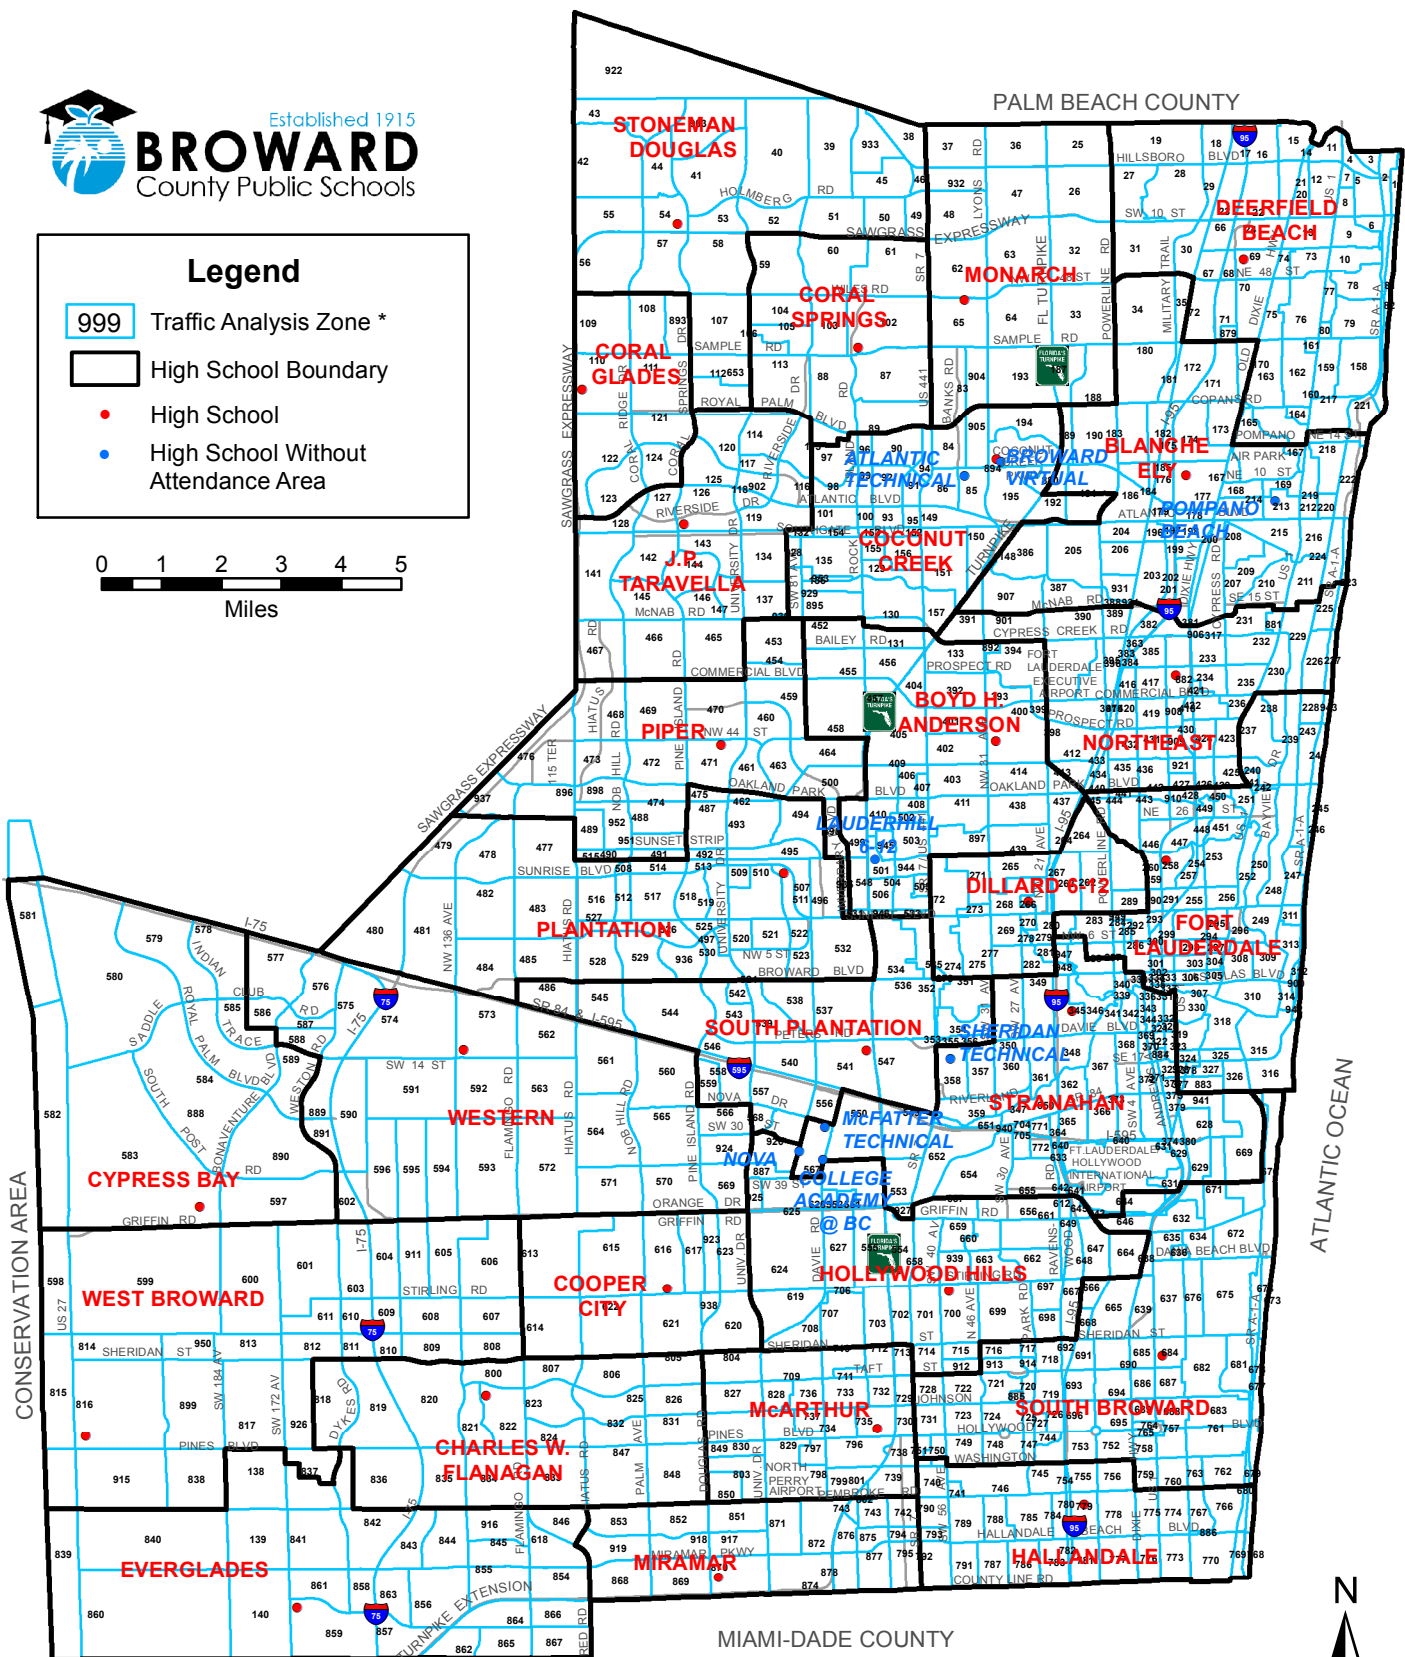

2017-18 HIGH SCHOOL BOUNDARIES

Traffic Analysis Zones

Legend

- 999 Traffic Analysis Zone *
- High School Boundary
- High School
- High School Without Attendance Area

* 2012 Traffic Analysis Zone data provided by Broward Metropolitan Planning Organization (MPO)