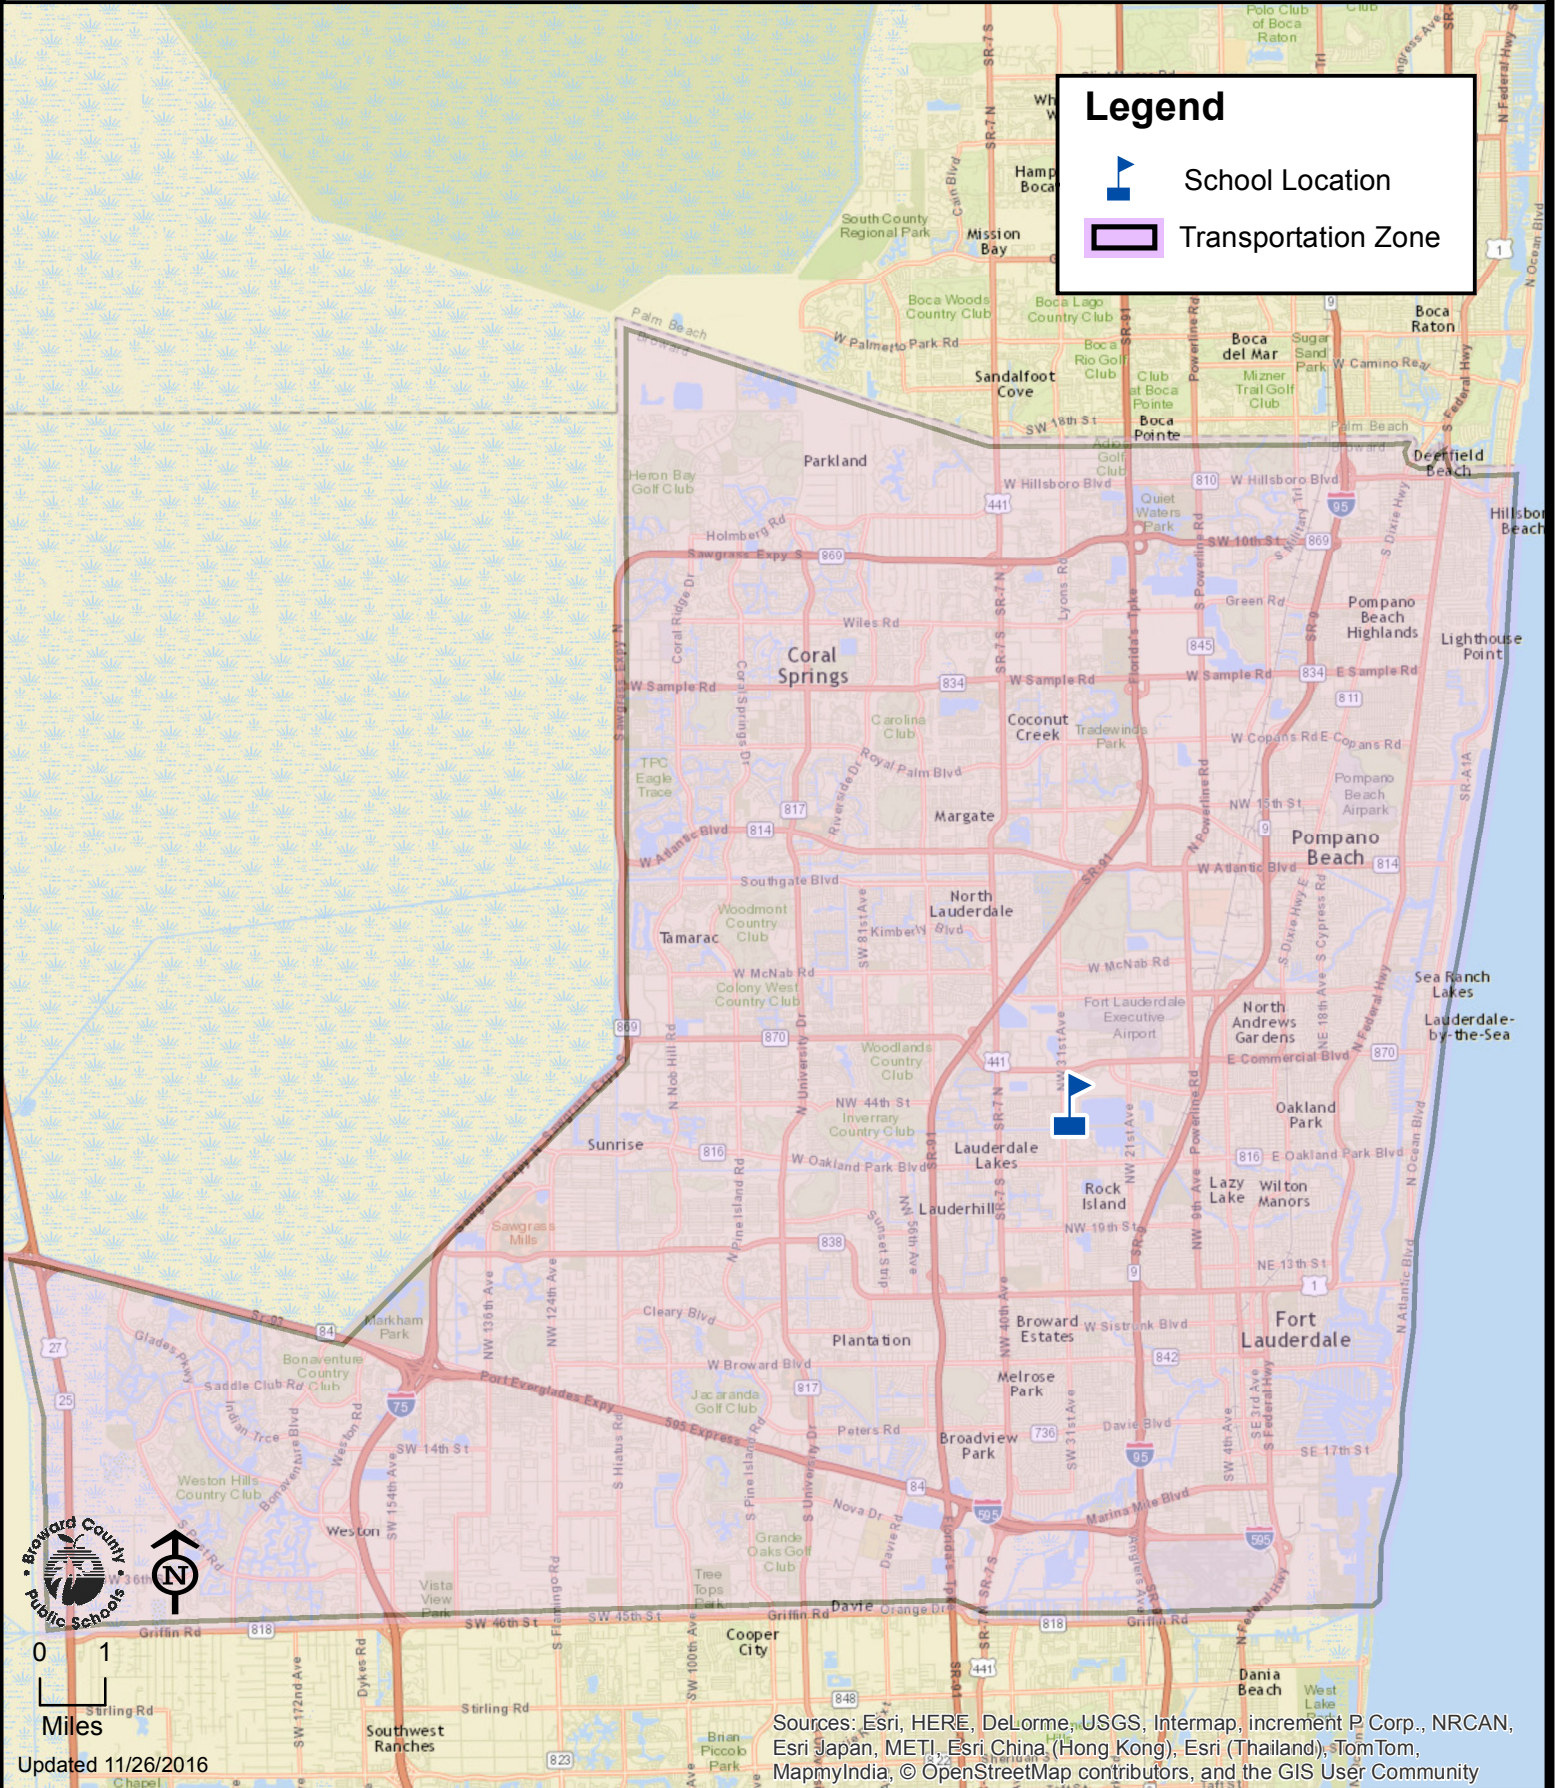

BOYD H. ANDERSON HIGH

HEALTH & WELLNESS

Legend

School Location

Transportation Zone

0 1
Miles

Updated 11/26/2016

Sources: Esri, HERE, DeLorme, USGS, Intermap, increment P Corp., NRCAN, Esri Japan, METI, Esri China (Hong Kong), Esri (Thailand), TomTom, MapmyIndia, © OpenStreetMap contributors, and the GIS User Community