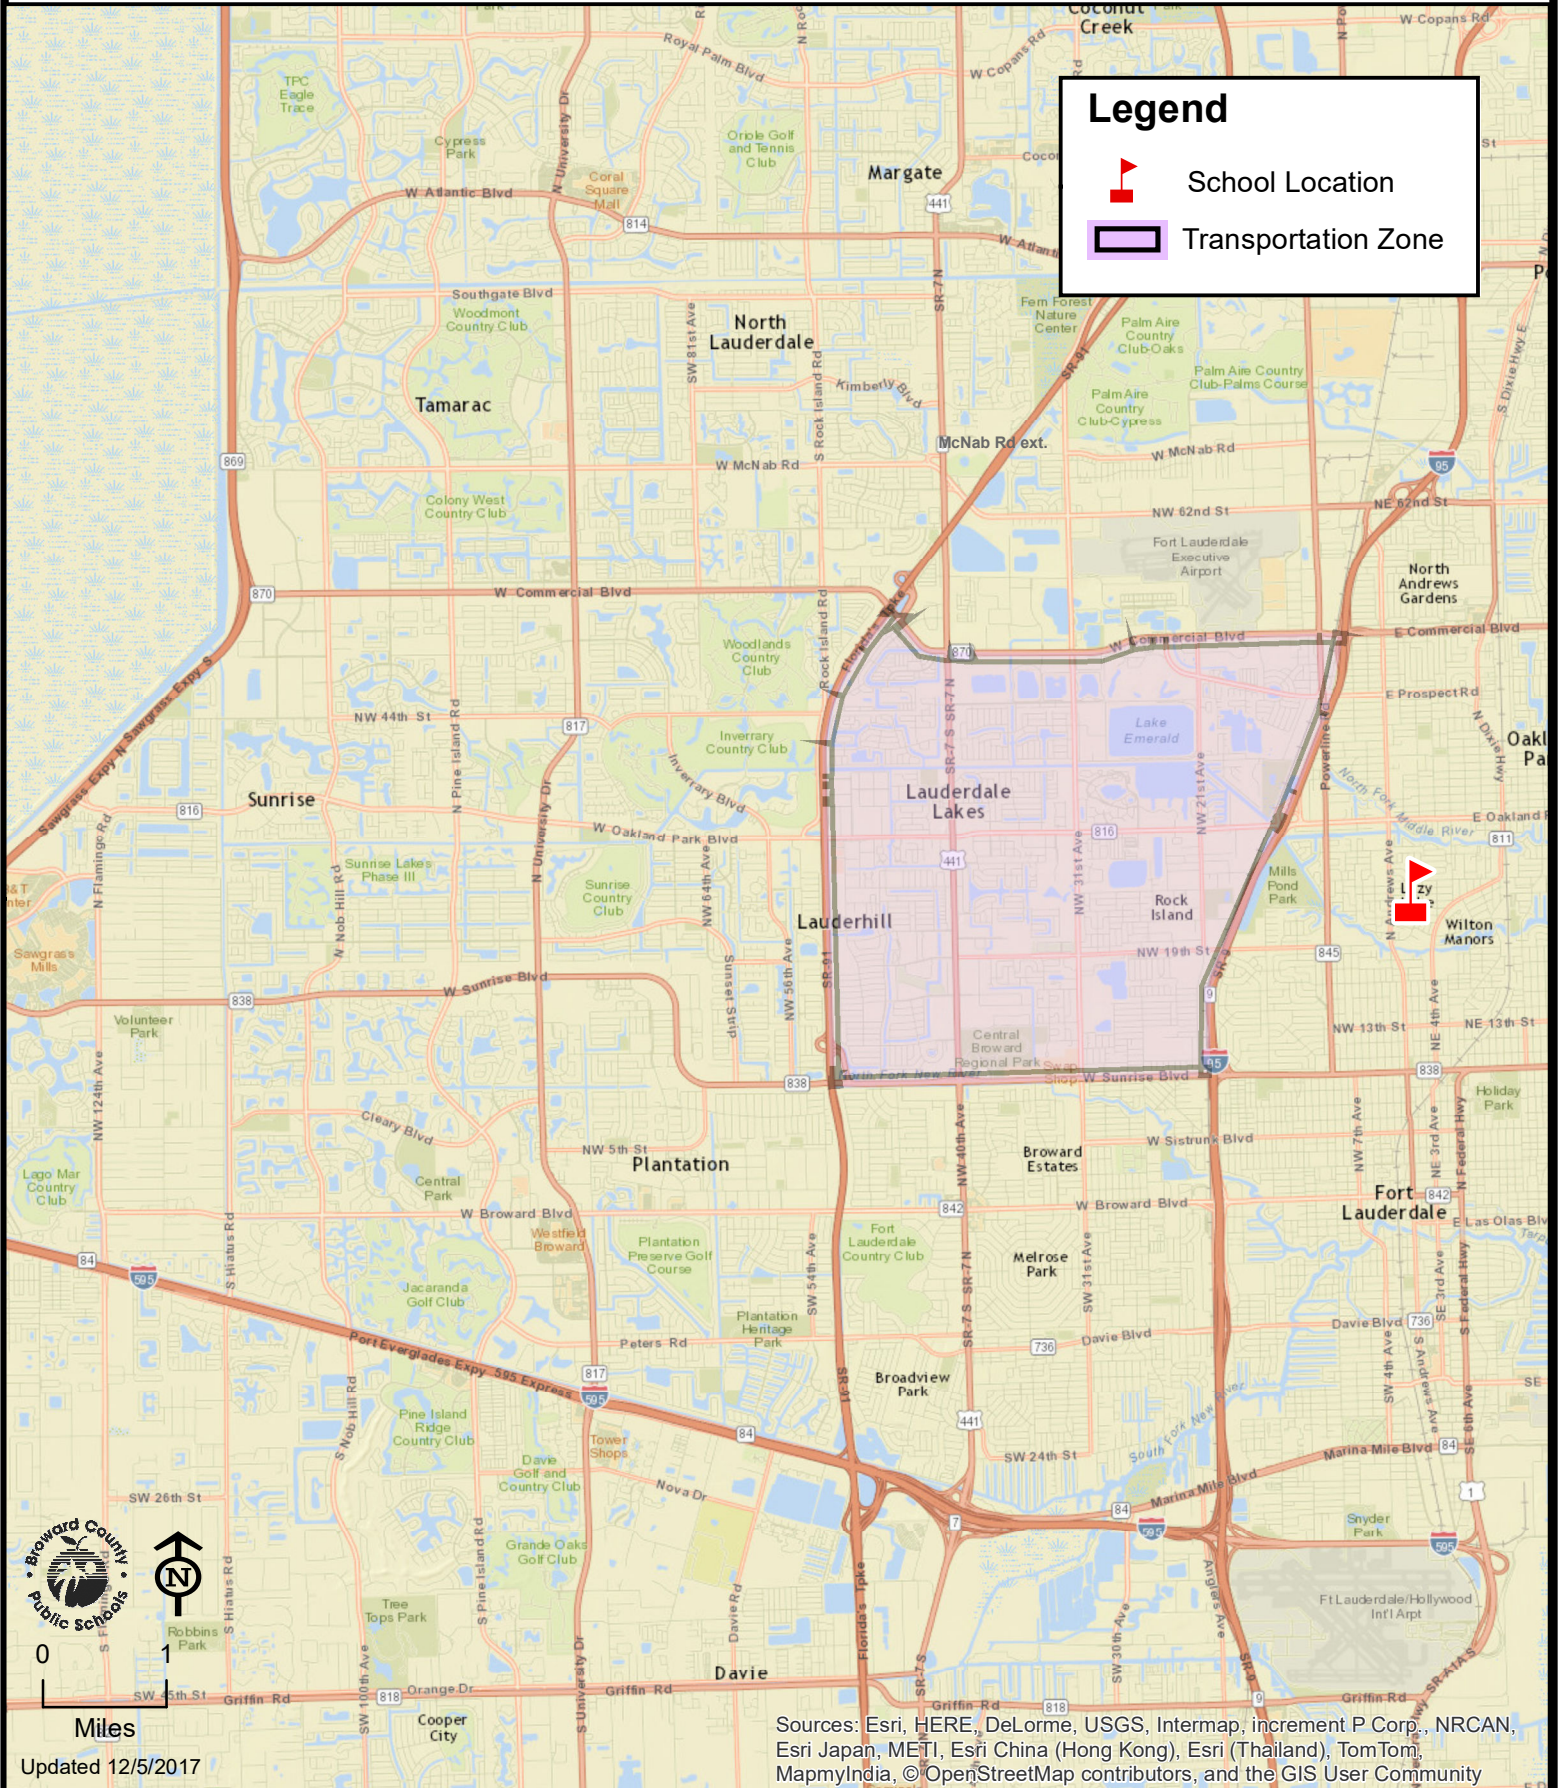

WILTON MANORS ELEMENTARY

INTERNATIONAL BACCALAUREATE PRIMARY YEARS PROGRAM

Legend

-  School Location
-  Transportation Zone

0 1
Miles

Updated 12/5/2017

Sources: Esri, HERE, DeLorme, USGS, Intermap, increment P Corp., NRCAN, Esri Japan, METI, Esri China (Hong Kong), Esri (Thailand), TomTom, MapmyIndia, © OpenStreetMap contributors, and the GIS User Community