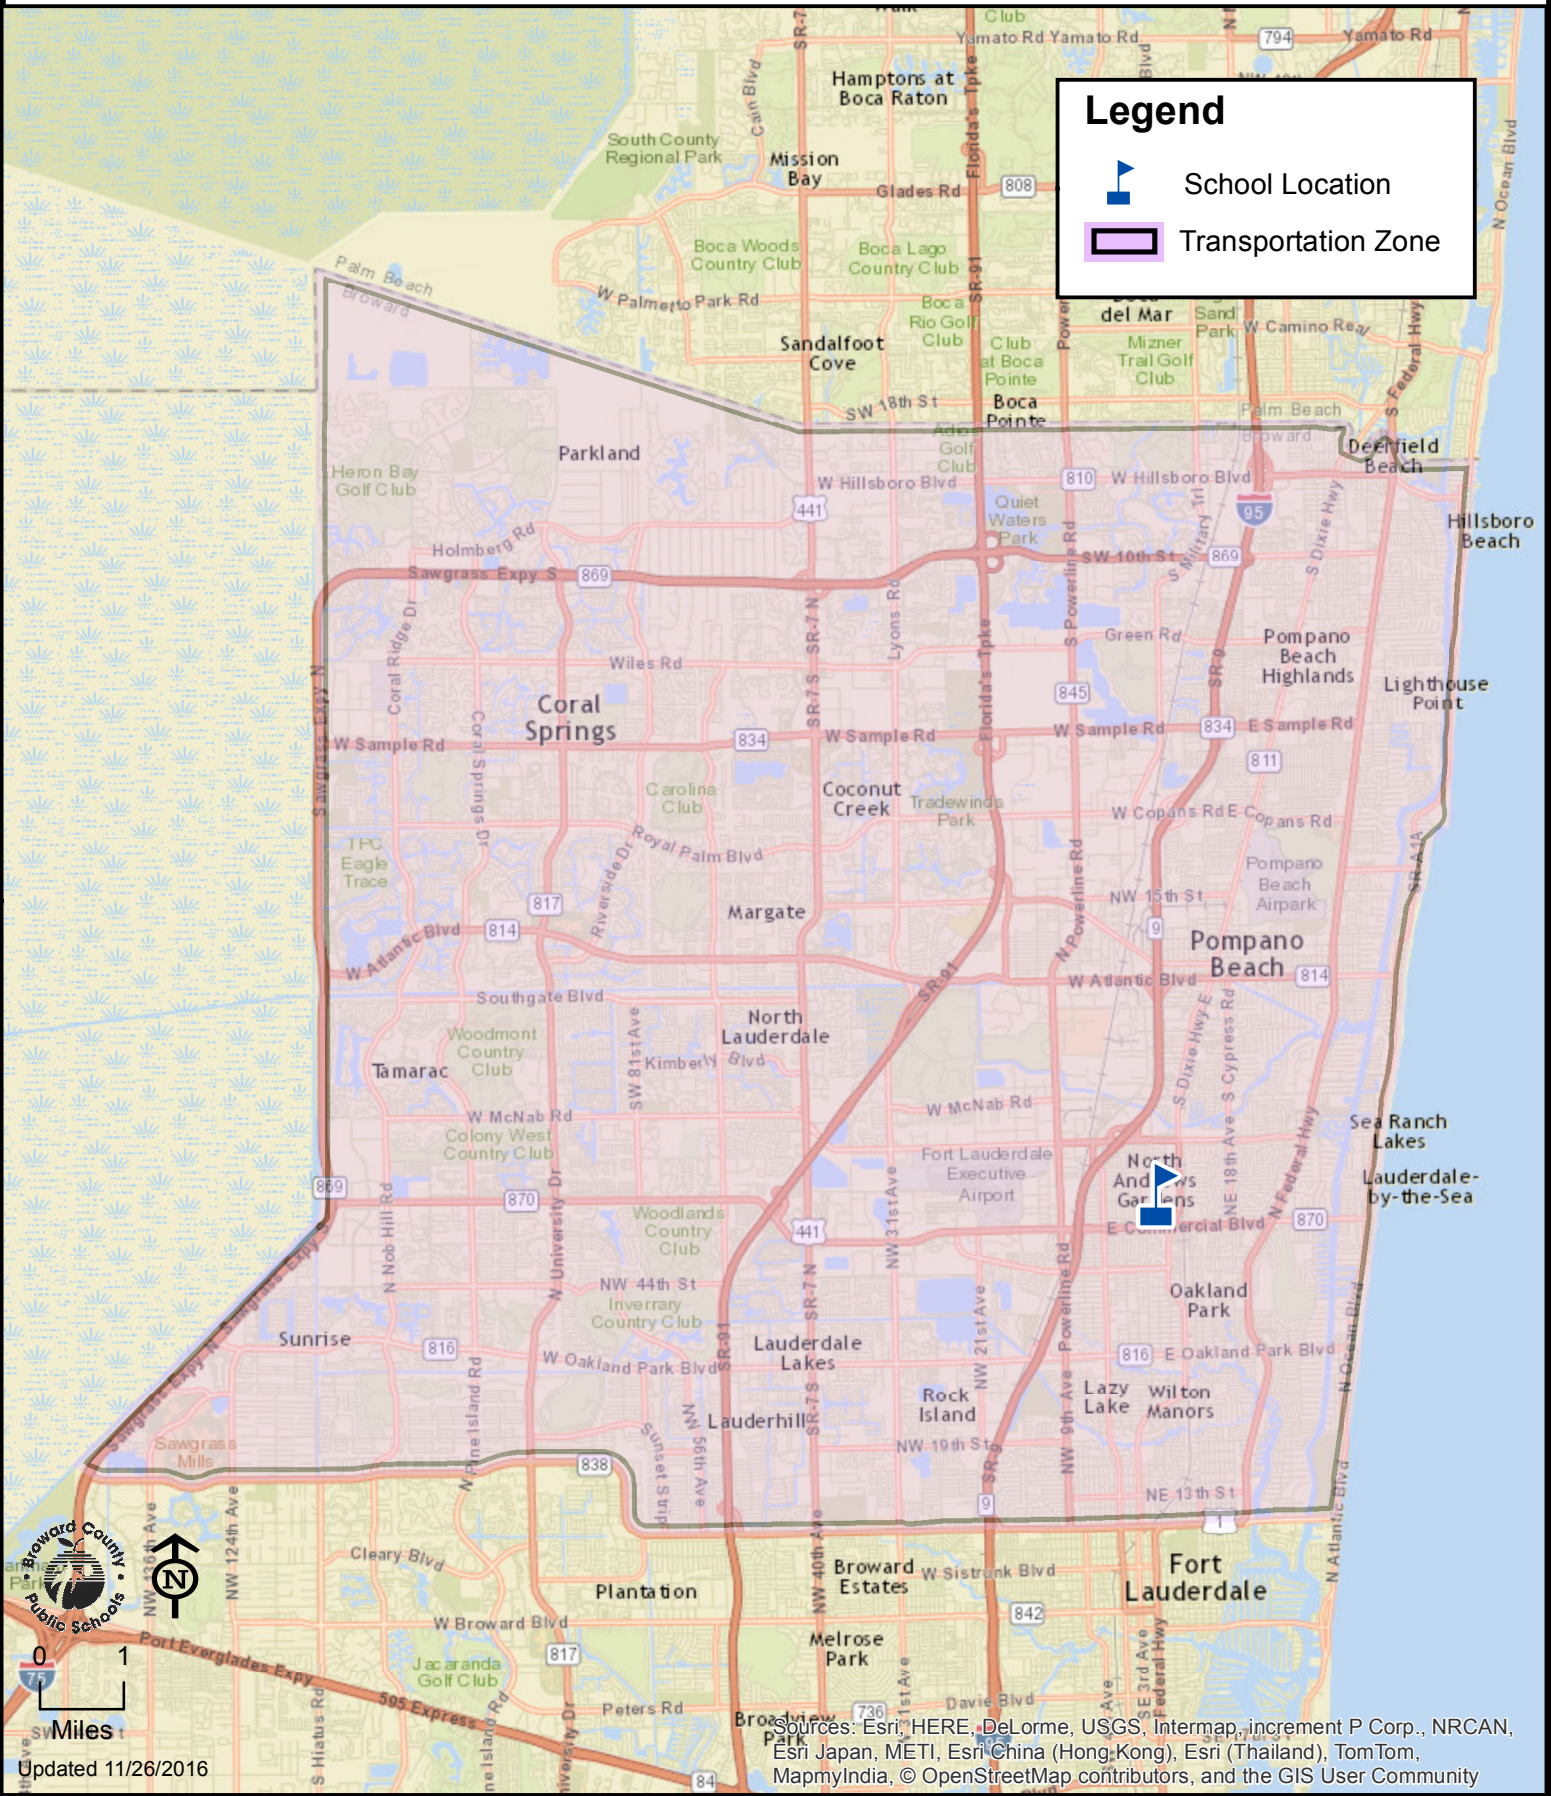

NORTHEAST HIGH

THE LATIN SCHOOL

Legend

-  School Location
-  Transportation Zone

0 1
Miles
Updated 11/26/2016

Sources: Esri, HERE, DeLorme, USGS, Intermap, increment P Corp., NRCAN, Esri Japan, METI, Esri China (Hong Kong), Esri (Thailand), TomTom, MapmyIndia, © OpenStreetMap contributors, and the GIS User Community