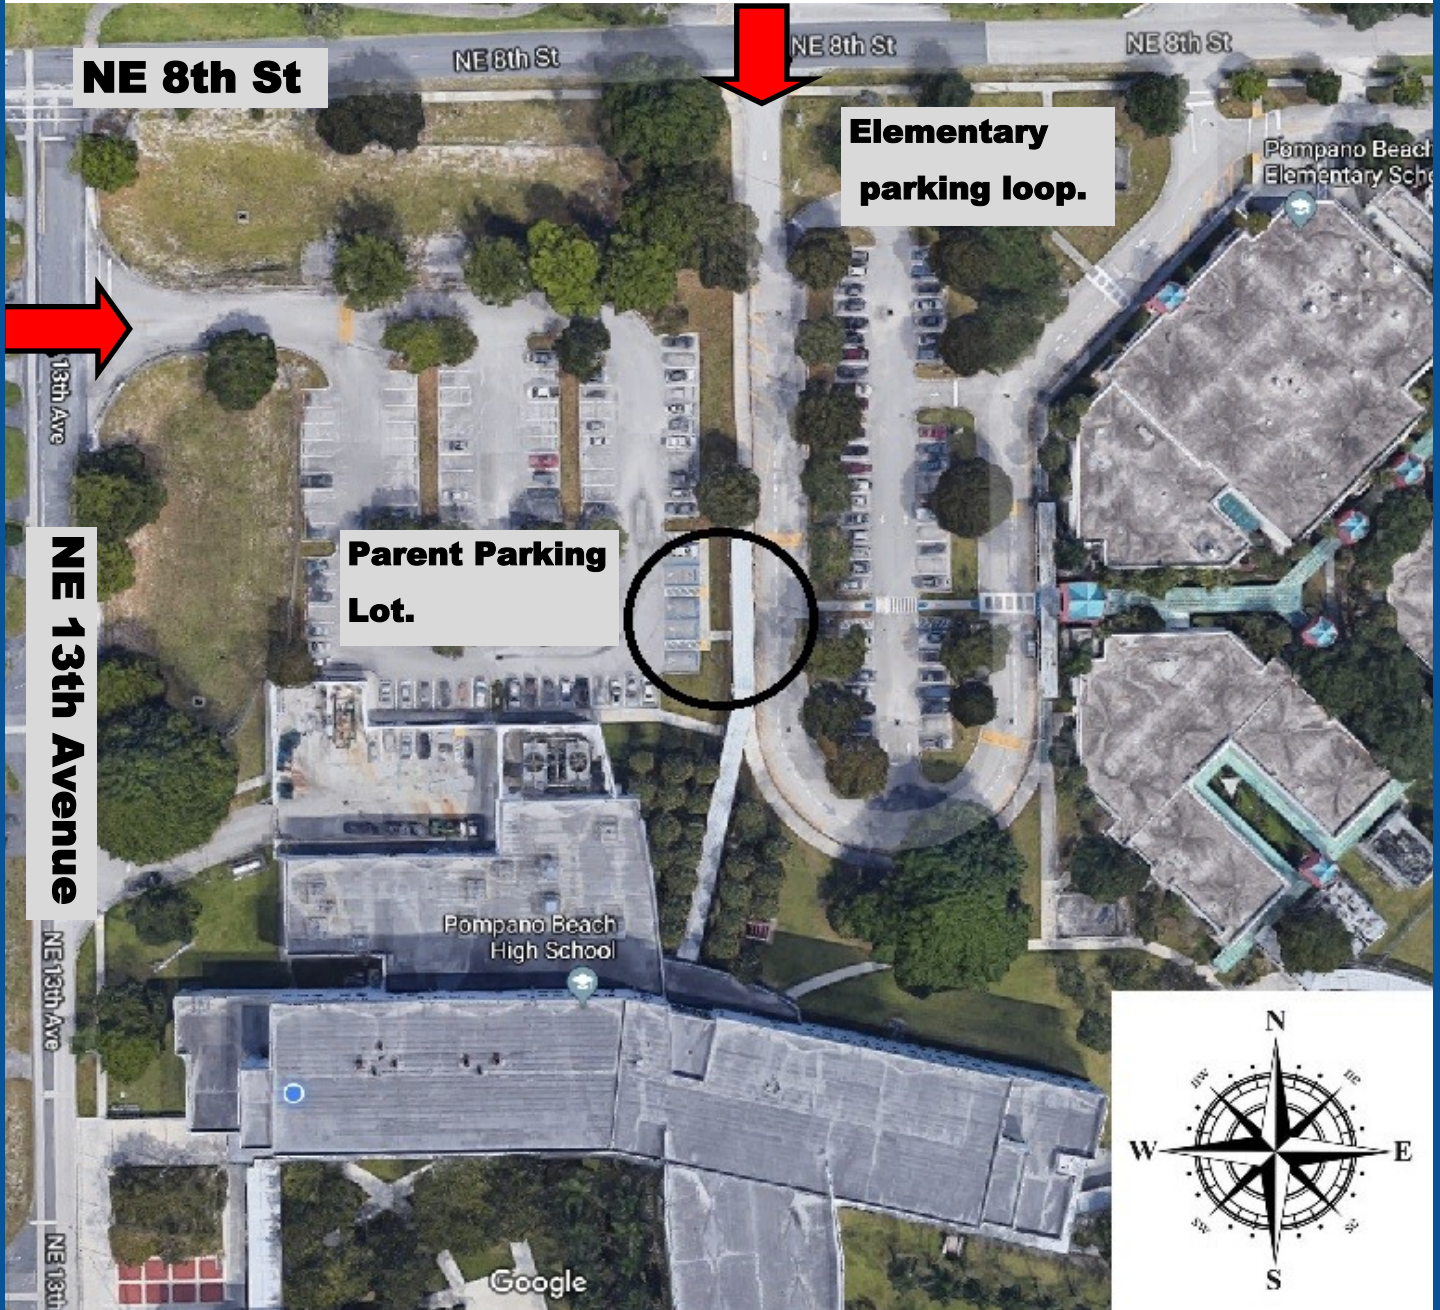

Pompano Beach High School

Student Drop Off/ Pick Up Area

Student Drop Off/ Pick Up Area is located on the North West side of the campus, and it can be accessed on NE 8th Street or NE 13th Avenue.