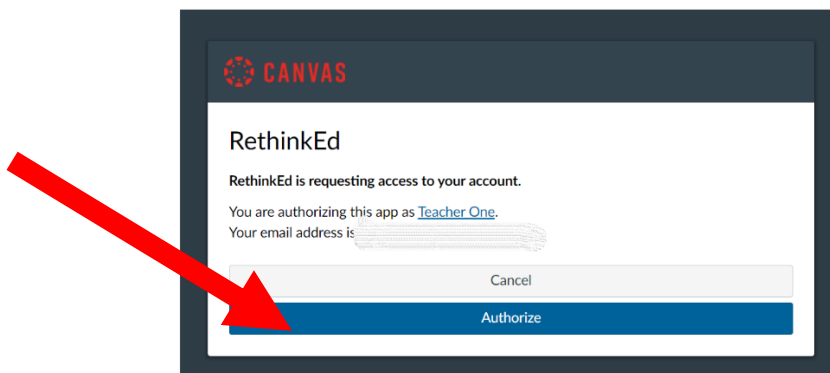

Frequently Asked Questions

Q: I don't have the Rethink Ed icon on my Clever dashboard.

A: First, try typing in Rethink Ed in the search bar at the top. If that does not result in finding the Rethink Ed icon, please contact BCPS Clever support.

Q: I'm seeing an **Authorize** screen when attempting to access the Rethink Ed content.

A: Click the "Authorize" button, then press the "fn" and "f5" keys at the same time and the content will refresh.