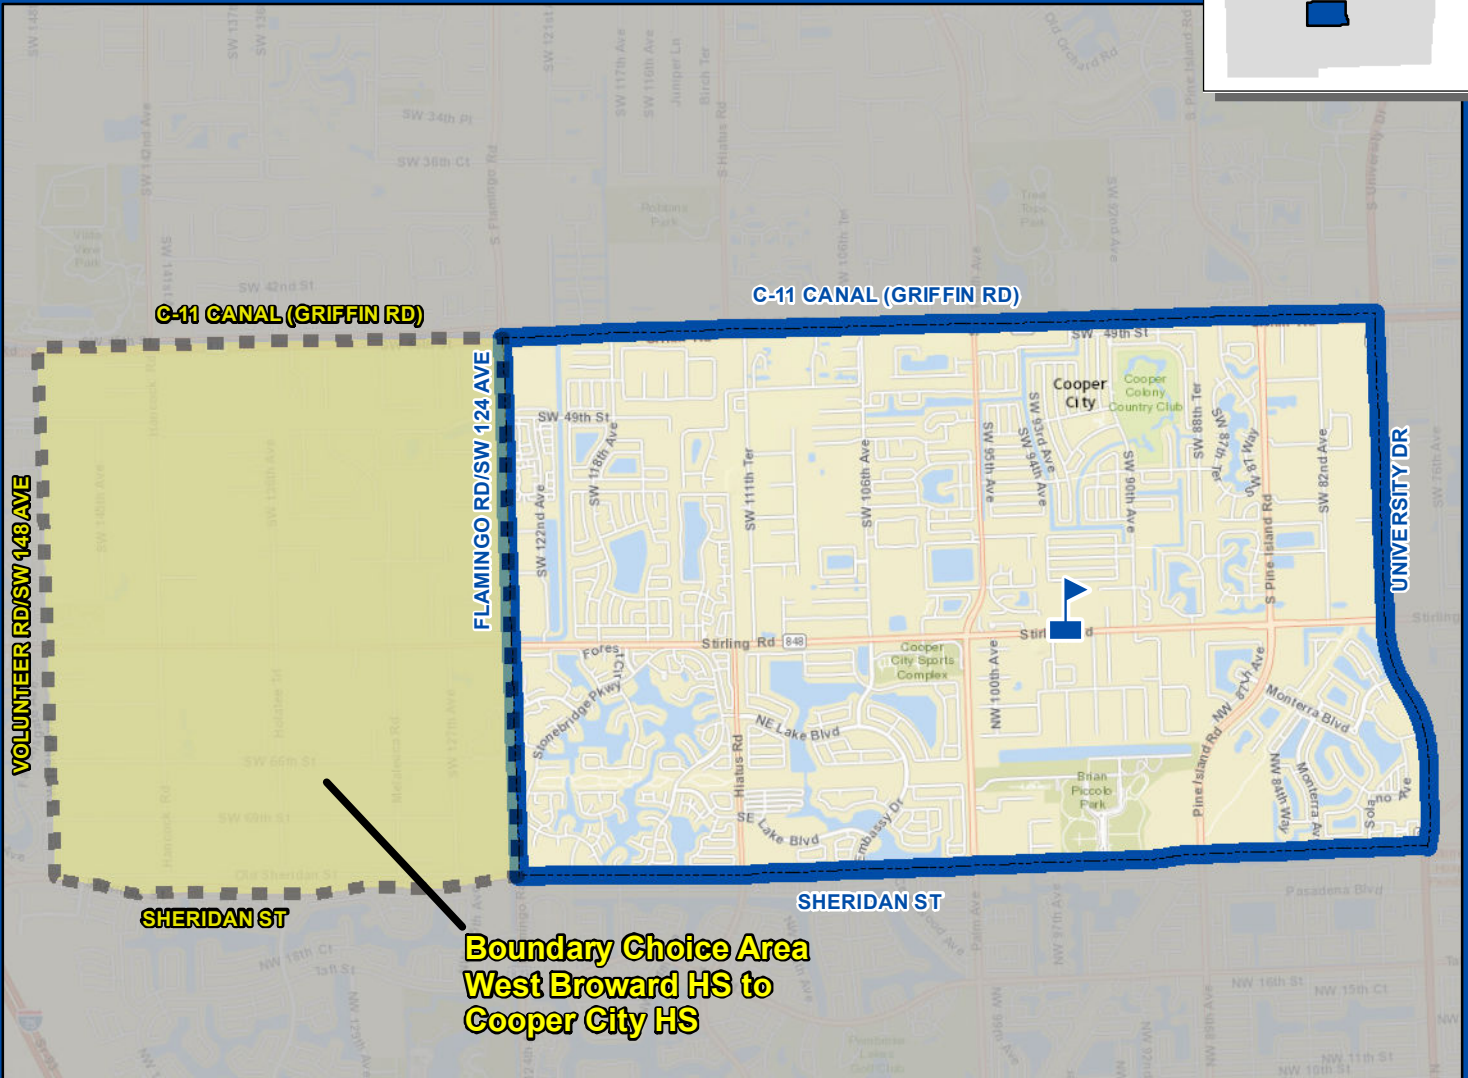

# COOPER CITY HIGH SCHOOL

9401 STIRLING ROAD  
COOPER CITY, FLORIDA 33328  
754-323-0200

**Boundary Choice Area**  
Innovative Program

**COOPER CITY**

**Boundary Choice Area  
West Broward HS to  
Cooper City HS**

**Boundary Choice Area:** Ninth through twelfth grade students residing within the area bounded by Griffin Road and Flamingo Road/SW 124 Avenue, south along Flamingo Road/SW 124 Avenue to Sheridan Street, west along Sheridan Street to Volunteer Road/SW 148 Avenue, north along Volunteer Road/SW 148 Avenue to Griffin Road, east along Griffin Road to Flamingo Road/SW 124 Avenue are assigned to West Broward High School with a choice to attend Cooper City High School.