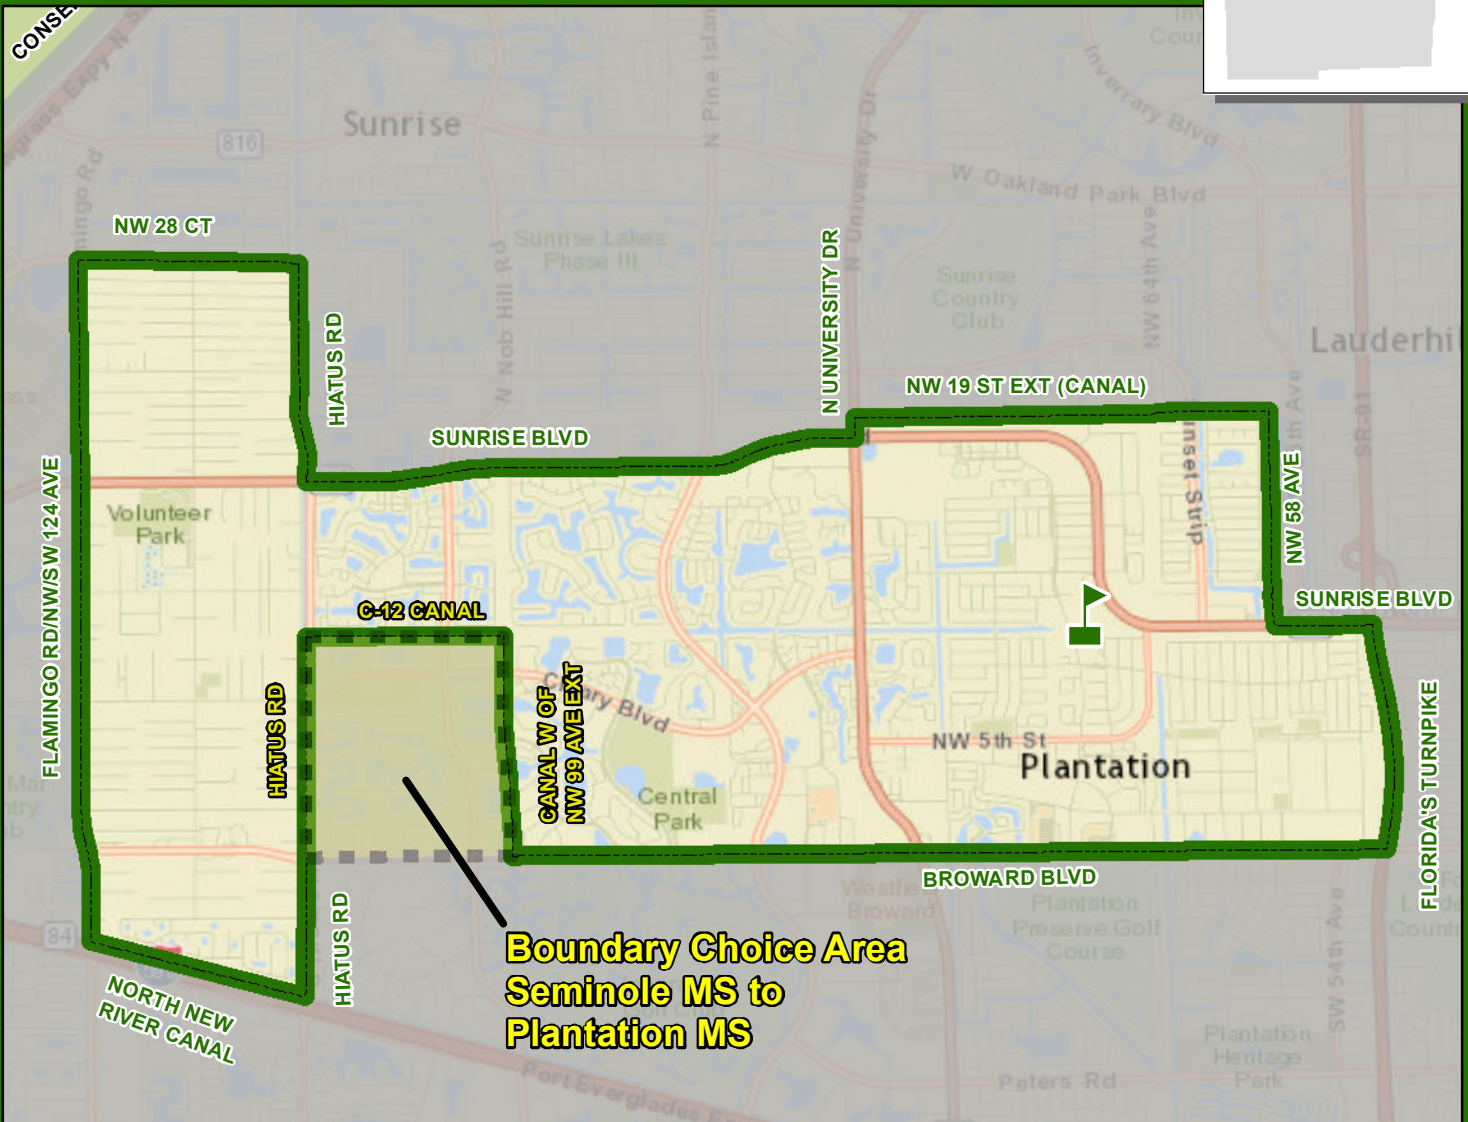

PLANTATION MIDDLE SCHOOL

6600 W SUNRISE BOULEVARD
PLANTATION, FLORIDA 33313
754-322-4100

Boundary Choice Area
Magnet School

Boundary Choice Area
Seminole MS to
Plantation MS

Boundary Choice Area: Sixth through eighth grade students residing in the area bounded south of the C-12 Canal, west of the Canal west of NW 99 Avenue extended, north of Broward Boulevard and east of Hiatus Road are assigned to Seminole Middle School with a choice to attend Plantation Middle School. Transportation will be provided to students residing in the Plantation/Seminole Middle School boundary choice area who have chosen to attend either Plantation Middle or Seminole Middle Schools.

Students interested in attending the boundary choice area school must apply. Application information is available online at browardschools.com/schoolchoice, or through the Office of School Choice at (754) 321-2480.

PLANTATION

Service Layer Credits: Sources: Esri, DeLorme, HERE, USGS, Intermap, increment P Corp., NRCAN, Esri Japan, METI, Esri China (Hong Kong), Esri (Thailand), TomTom

THIS MAP IS FOR CONCEPTUAL PURPOSES ONLY AND SHOULD NOT BE USED FOR LEGAL BOUNDARY DETERMINATIONS