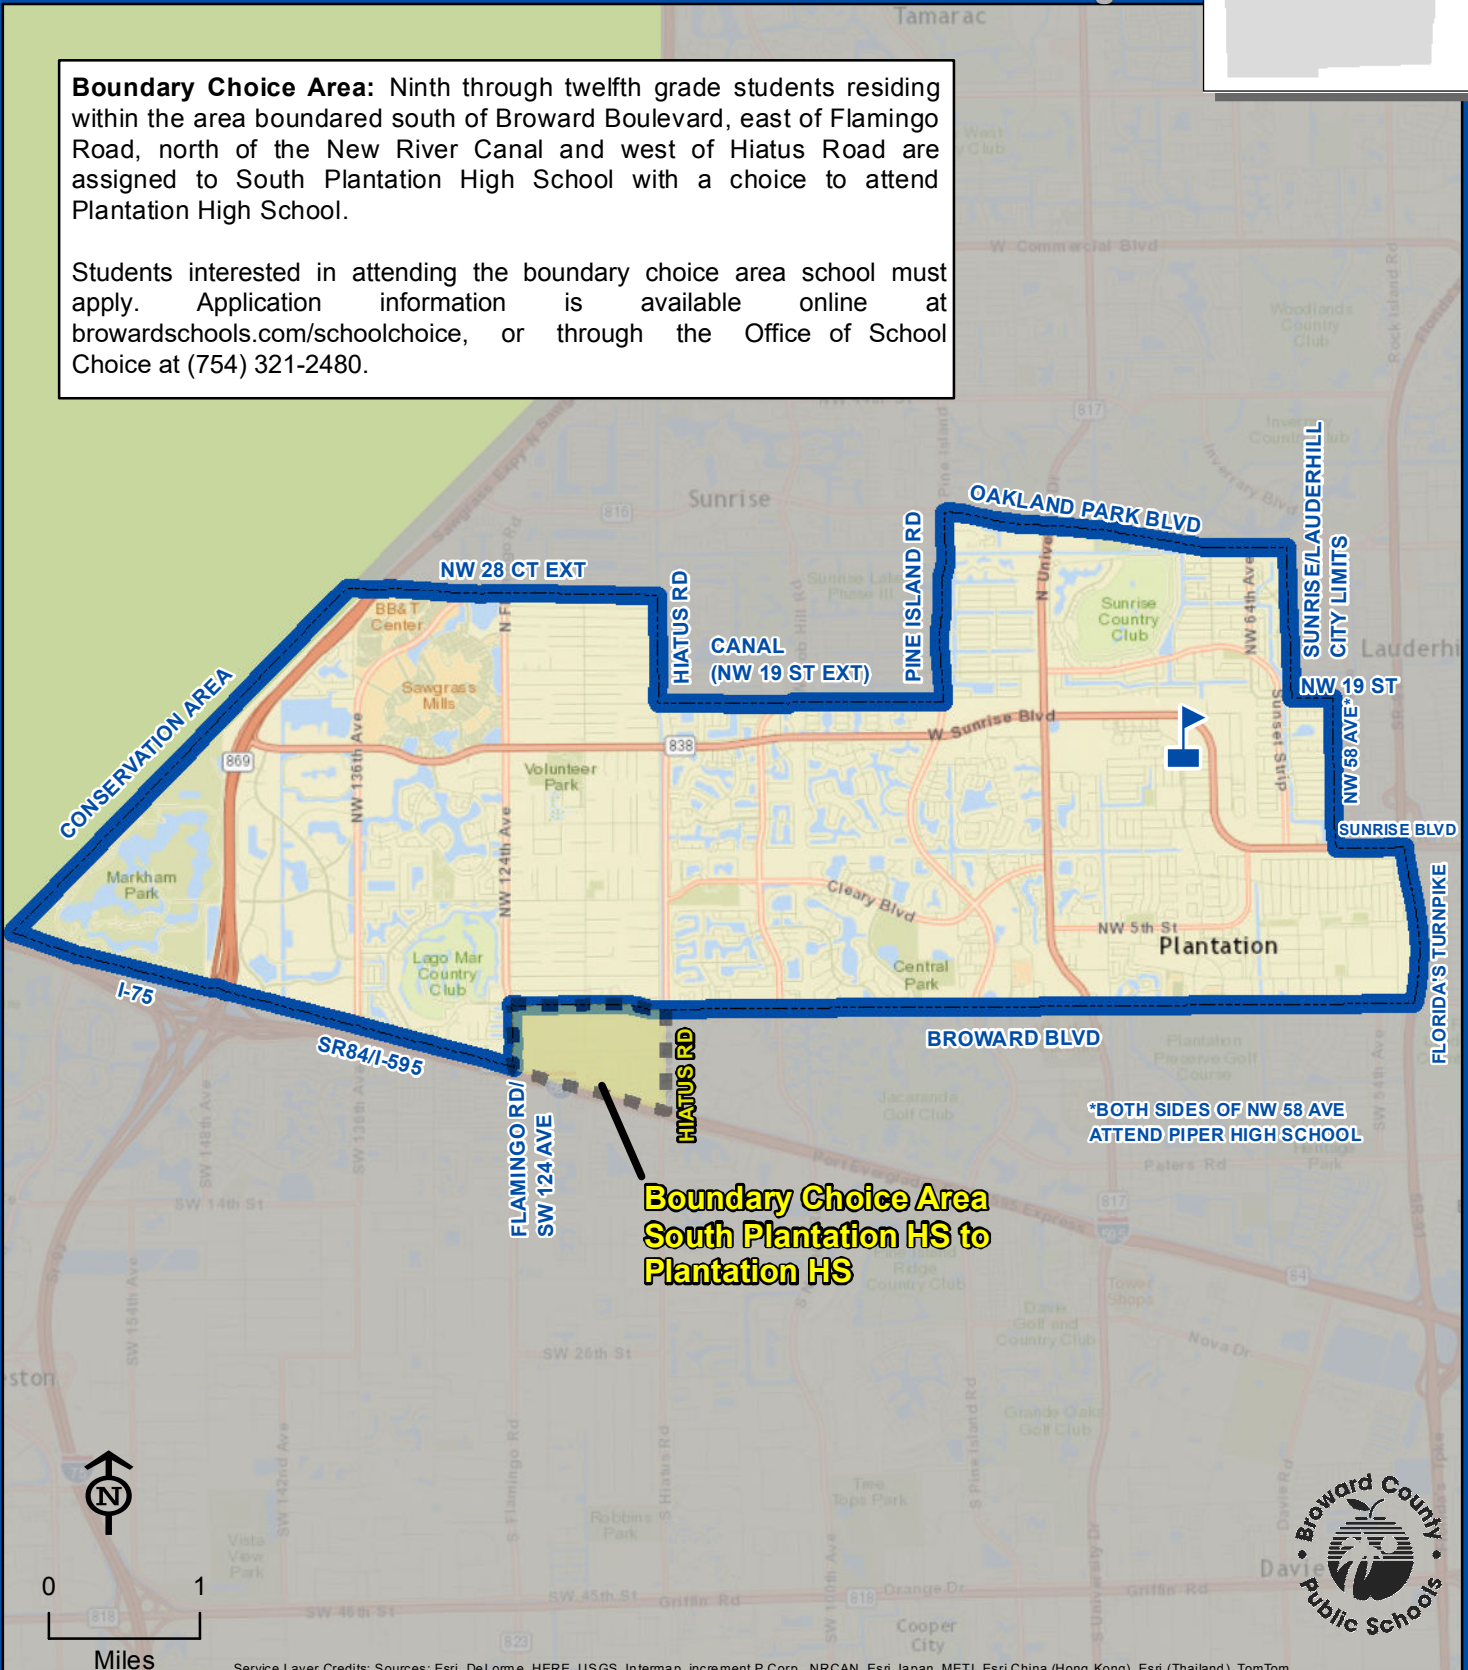

# PLANTATION HIGH SCHOOL

6901 NW 16 STREET  
PLANTATION, FLORIDA 33313  
754-322-1850

**Boundary Choice Area**  
Magnet School  
Innovative Program

**Boundary Choice Area:** Ninth through twelfth grade students residing within the area bounded south of Broward Boulevard, east of Flamingo Road, north of the New River Canal and west of Hiatus Road are assigned to South Plantation High School with a choice to attend Plantation High School.

Students interested in attending the boundary choice area school must apply. Application information is available online at [browardschools.com/schoolchoice](http://browardschools.com/schoolchoice), or through the Office of School Choice at (754) 321-2480.

**Boundary Choice Area  
South Plantation HS to  
Plantation HS**

\*BOTH SIDES OF NW 58 AVE  
ATTEND PIPER HIGH SCHOOL

Service Layer Credits: Sources: Esri, DeLorme, HERE, USGS, Intermap, increment P Corp., NRCAN, Esri Japan, METI, Esri China (Hong Kong), Esri (Thailand), TomTom

THIS MAP IS FOR CONCEPTUAL PURPOSES ONLY AND SHOULD NOT BE USED FOR LEGAL BOUNDARY DETERMINATIONS