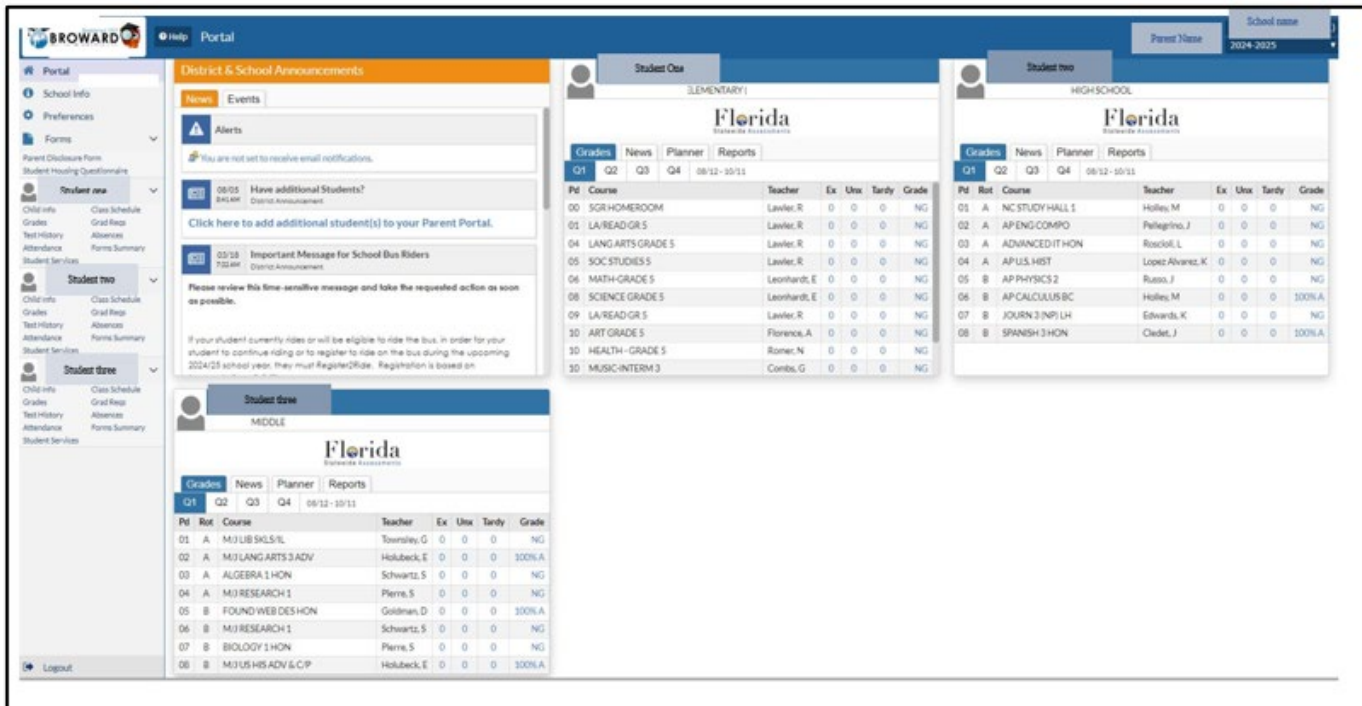

Parent Portal:

To create a Parent Portal account visit <https://www.browardschools.com/focus>.

After logging into your Focus Parent Portal account at

<https://browardschools.focusschoolsoftware.com/focus/>, you will see the following window:

View Grades:

1. Upon logging into the Focus Portal or the BCPS Connect App, grades are displayed in the snapshot.
2. Select Grades under the student's name panel to view your child's grades.
3. You may also click directly on a graded assignment.

Elementary Grades:

This window appears when grades are selected.

1. Student name
2. School name
3. Period and teacher name
4. Grade
5. Percent grade of assignment
6. Comment – viewable if teacher adds a comment
7. Resources -viewable if teacher adds any resources for the assignment
8. Assignment – name given by teacher, Clicking on the name opens detail window on the specific assignment

Elementary Assignment Details:

1. Student name
2. School name
3. Assignment name
4. Grade
5. Date assigned
6. Due date
7. Grade category -sample categories:
 - a. Assignments
 - b. Participation
 - c. Test
 - d. Quizzes
- Categories created by each teacher
8. Description – If entered by teacher, details of assignment appear here