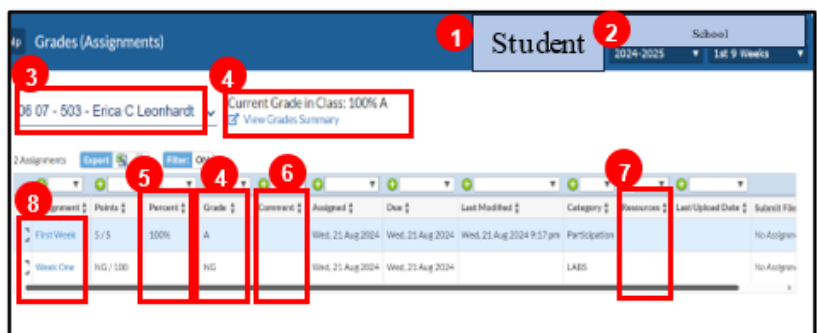

Elementary Grades:

This window appears when grades are selected.

1. Student name
2. School name
3. Period and teacher name
4. Grade
5. Percent grade of assignment
6. Comment – viewable if teacher adds a comment
7. Resources -viewable if teacher adds any resources for the assignment
8. Assignment – name given by teacher, Clicking on the name opens detail window on the specific assignment