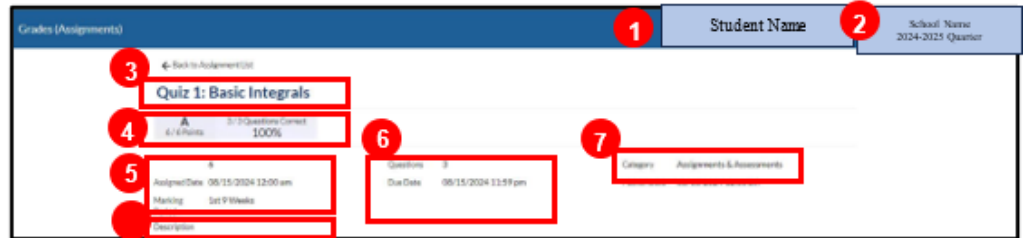

Elementary Assignment Details:

1. Student name
2. School name
3. Assignment name
4. Grade
5. Date assigned
6. Due date
7. Grade category -sample categories:
 - a. Assignments
 - b. Participation
 - c. Test
 - d. Quizzes
- Categories created by each teacher
8. Description – If entered by teacher, details of assignment appear here

Secondary Grades:

This window appears when grades are selected.

1. Student name
2. School name and school year
3. Grade summaries for all courses
 - a. Class rank is available for grade 10-12 students
 - i. Grade 9 students will receive class rank after they complete 9th grade
4. Community service hour information (available for grade 10-12 students)
5. Period (Pd) and rotation day (Rot)
6. Courses
7. Teachers
8. Attendance at-a-glance for each course
9. Assignment names
10. Assignment grades are posted here

Secondary Assignment Details:

1. Student name
2. School, year, and quarter
3. Assignment name
4. Grade
5. Date assigned
6. Due date
7. Grade category -sample categories:
 - a. Assignments
 - b. Participation
 - c. Test
 - d. Quizzes
 Categories created by each teacher
8. Description – If entered by teacher, details of assignment appear here