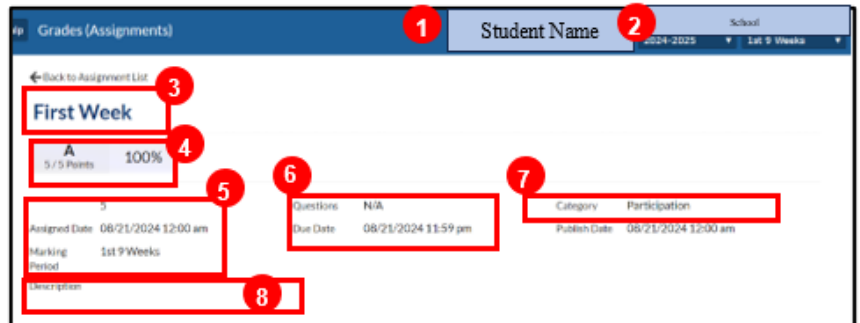

Elementary Grades:

This window appears when grades are selected.

1. Student name
2. School name
3. Period and teacher name
4. Grade
5. Percent grade of assignment
6. Comment – viewable if teacher adds a comment
7. Resources -viewable if teacher adds any resources for the assignment
8. Assignment – name given by teacher, Clicking on the name opens detail window on the specific assignment

Elementary Assignment Details:

1. Student name
2. School name
3. Assignment name
4. Grade
5. Date assigned
6. Due date
7. Grade category -sample categories:
 - a. Assignments
 - b. Participation
 - c. Test
 - d. Quizzes
- Categories created by each teacher
8. Description – If entered by teacher, details of assignment appear here