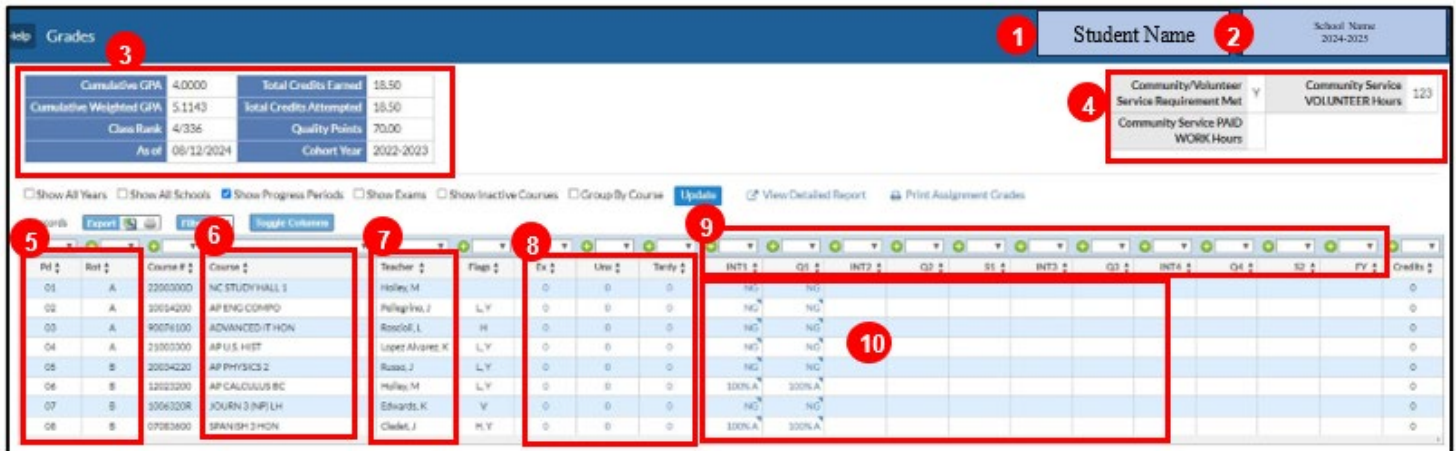

Secondary Grades:

This window appears when grades are selected.

1. Student name
2. School name and school year
3. Grade summaries for all courses
  - a. Class rank is available for grade 10-12 students
    - i. Grade 9 students will receive class rank after they complete 9th grade
4. Community service hour information (available for grade 10-12 students)
5. Period (Pd) and rotation day (Rot)
6. Courses
7. Teachers
8. Attendance at-a-glance for each course
9. Assignment names
10. Assignment grades are posted here