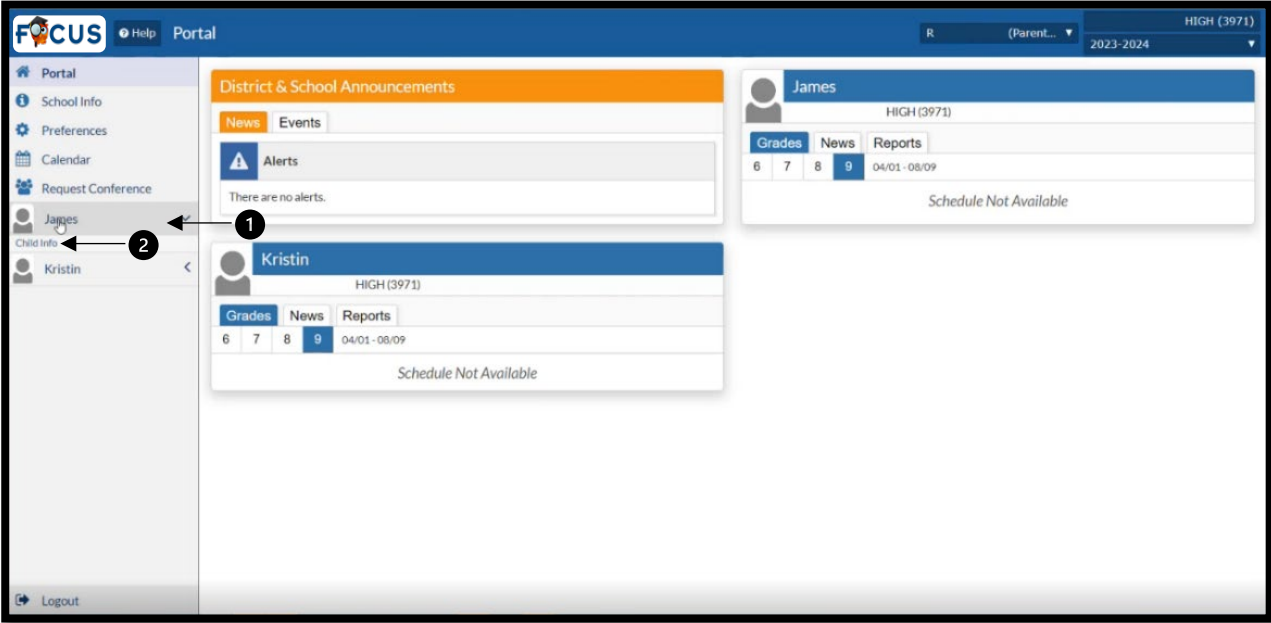

Bus information for 2024/2025 will be available starting the 2nd week of August

Parents/guardians first need to create a Focus Parent Portal account by following the directions at <https://www.browardschools.com/focus>

After a Focus Parent Portal account is created, you can find the bus route information within the Focus Parent Portal:

1. Select your child’s name in the left menu pane.
2. Select child info.

3. Select Transportation.