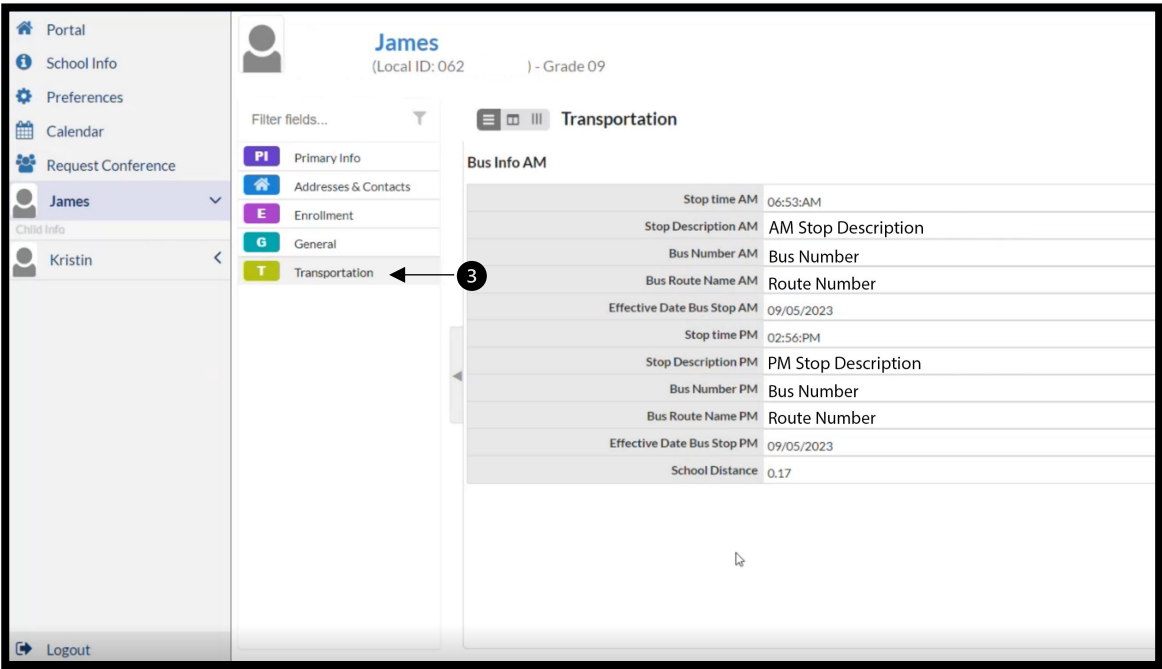

Bus information for 2024/2025 will be available starting the 2nd week of August

Parents/guardians first need to create a Focus Parent Portal account by following the directions at <https://www.browardschools.com/focus>

After a Focus Parent Portal account is created, you can find the bus route information within the Focus Parent Portal:

1. Select your child’s name in the left menu pane.
2. Select child info.

3. Select Transportation.